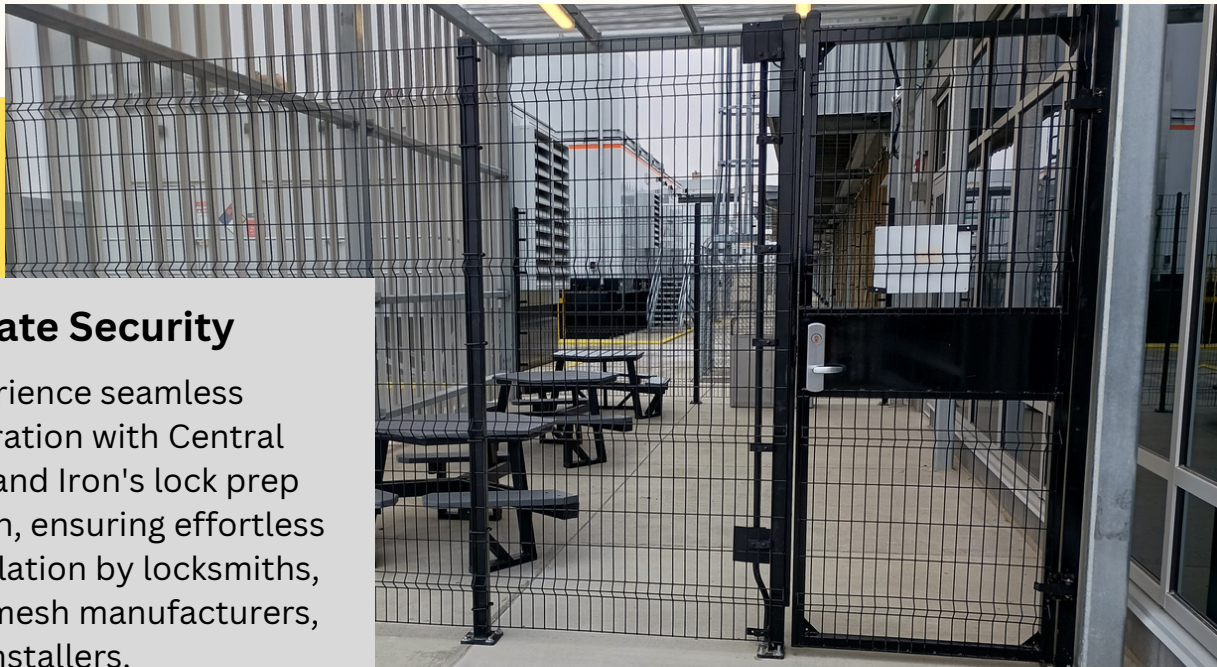

DATA CENTER SOLUTIONS

Interior / Exterior Lock Prep

Elevate Security

Experience seamless integration with Central Wire and Iron's lock prep design, ensuring effortless installation by locksmiths, wire mesh manufacturers, and installers.

DROP-IN INSTALLATION

No more grinding, cutting or custom fab work required.

Panic Bars • CEPT • Mortise Locksets • Door Closers & Operators • Electronic Strikes

BEFORE

AFTER

CONTACT US

 515-244-2532

 INFO@CENTRALWIREANDIRON.COM